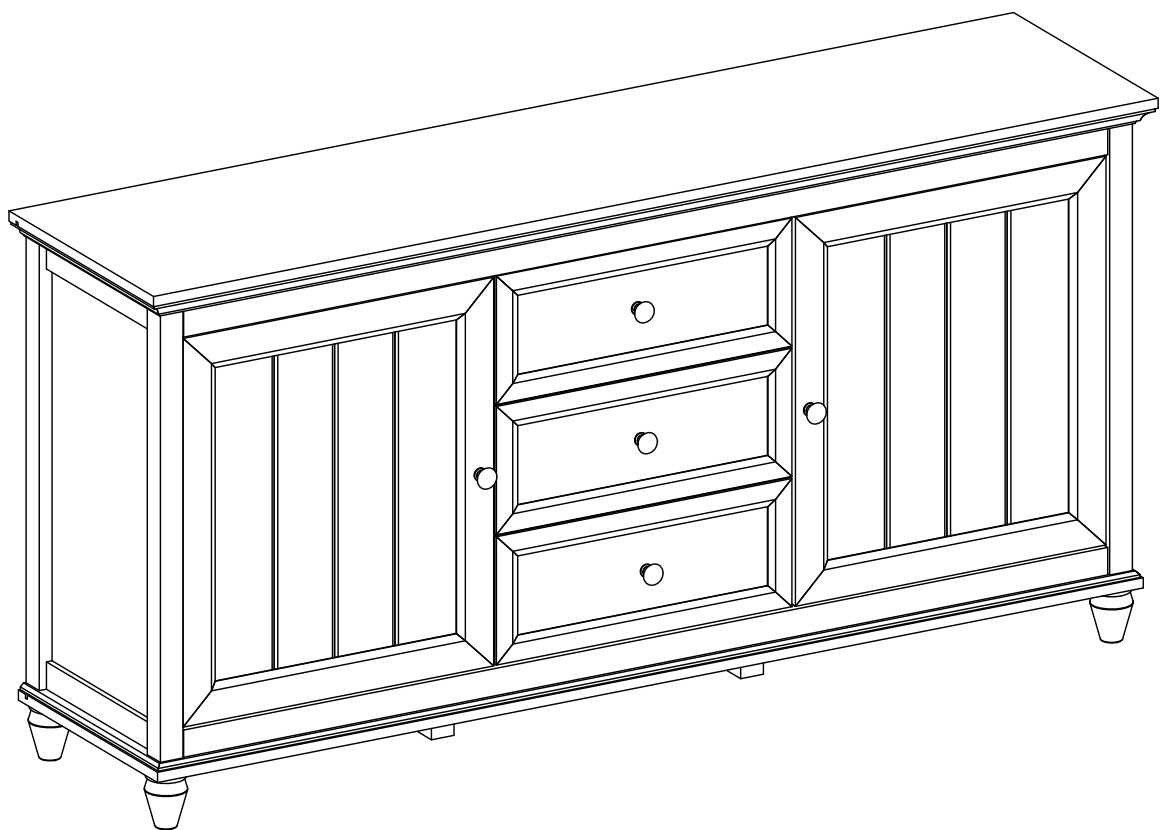

CHENON SIDEBOARD WHITE - LIGHT BROWN

60 Minutes

2 People

1. The load in the illustration in the **PRODUCT INFORMATION** section is a load at rest with an even distribution on all surfaces.
2. Move this product by lifting, do not push because it can damage the legs.
3. When exposed to liquid, immediately clean using a soft cloth.
4. Do not put high temperature objects without using a base.
5. The surface of the product should not be exposed to chemical liquids. Example: thinner, nail polish.
6. Cleaning the product is enough with a dry cloth, but if necessary, you can use a damp cloth instead of a wet one.
7. Safety fittings must be used to prevent furniture from falling. Safety fittings are included in this furniture package and installation instructions are listed.
8. Do not climb or hang on drawers, doors or shelves.
9. Place heavy objects in the bottom drawer.
10. The hinge can be adjusted so that the door is aligned and easy to open and close, setting the hinge slowly and not forced.
11. Surface finishing using paint.
12. Do not place hot objects directly on the surface. Always use a heat sink. There is a risk of surface bubbles due to physical contact with hot objects due to evaporation of the adhesive layer between the wooden planks and the laminate layer.
13. Do not place wet objects directly on the surface. Always use a mat so that the surface does not come into contact with liquid. There is a risk of surface discoloration and coating becoming weathered due to physical contact with wet objects.

PARTS LIST

No.	Size	Qty
1	1598 x 398 x 40 mm	1
2	1568 x 383 x 24 mm	1
3	656 x 370 x 36 mm	1
4	656 x 370 x 36 mm	1
5	690 x 323 x 15 mm	1
6	690 x 323 x 15 mm	1
7	462 x 60 x 15 mm	1
8	1474 x 40 x 21 mm	2
9	488 x 296 x 15 mm	2

No.	Size	Qty
10	1485 x 350 x 2.5 mm	2
11	∅ 60 x 80 mm	4
12	68 x 36 x 36 mm	2
13	474 x 188 x 17 mm	3
14	406 x 144 x 15 mm	3
15	296 x 146 x 15 mm	3
16	296 x 146 x 15 mm	3
17	417 x 292 x 2.5 mm	3
18	570 x 494 x 18 mm	2