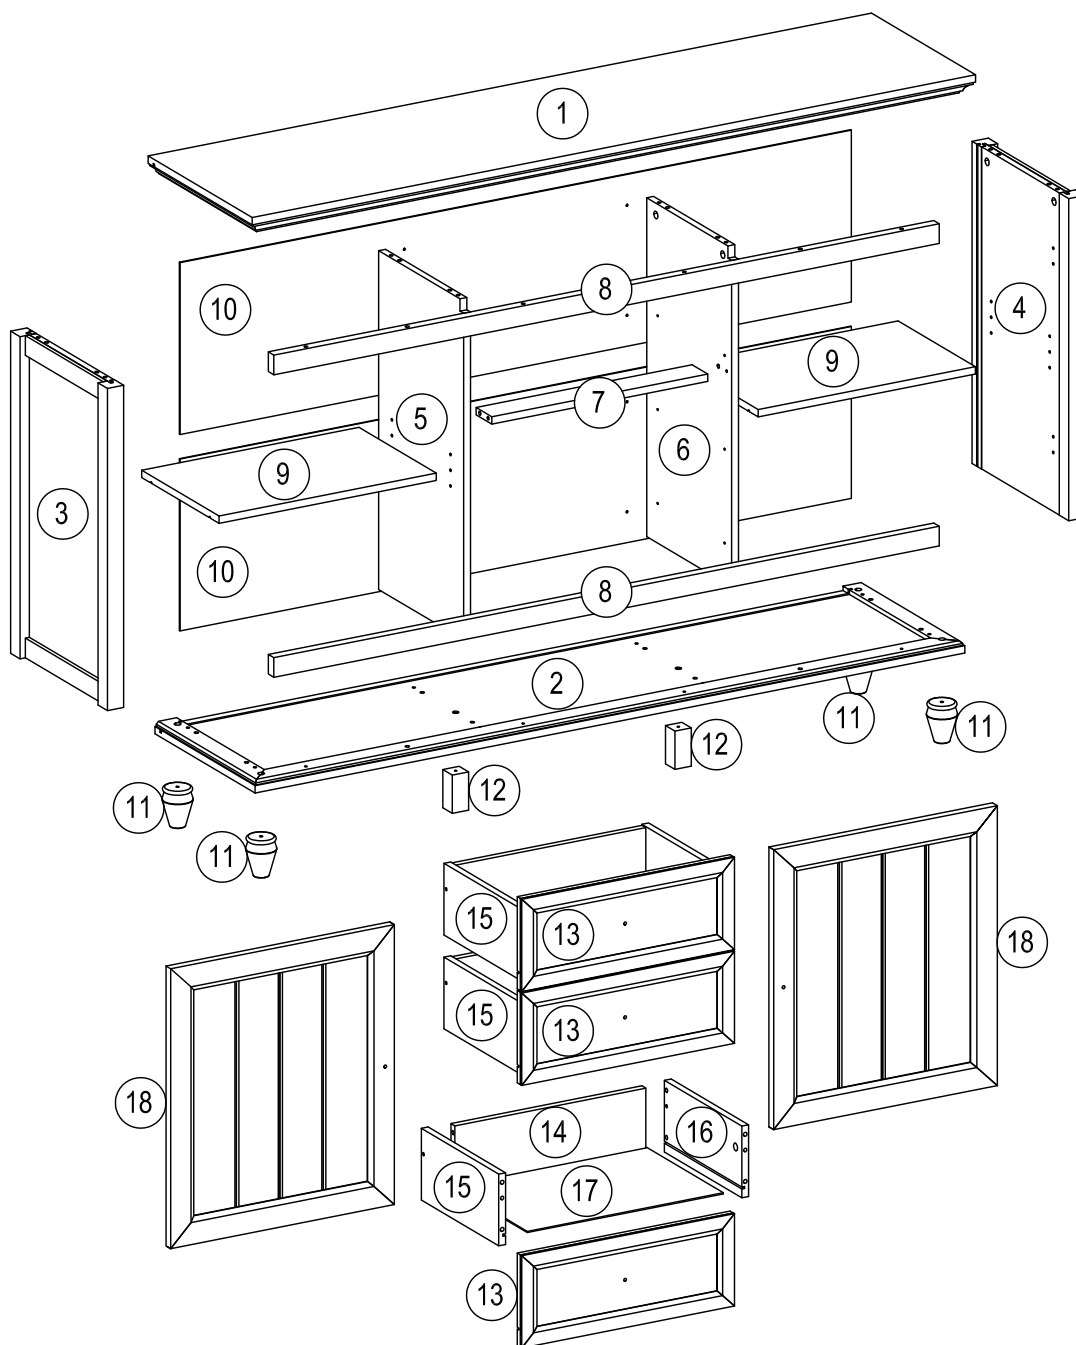

CHENON SIDEBOARD WHITE - LIGHT BROWN

60 Minutes

2 People

1. The load in the illustration in the **PRODUCT INFORMATION** section is a load at rest with an even distribution on all surfaces.
2. Move this product by lifting, do not push because it can damage the legs.
3. When exposed to liquid, immediately clean using a soft cloth.
4. Do not put high temperature objects without using a base.
5. The surface of the product should not be exposed to chemical liquids. Example: thinner, nail polish.
6. Cleaning the product is enough with a dry cloth, but if necessary, you can use a damp cloth instead of a wet one.
7. Safety fittings must be used to prevent furniture from falling. Safety fittings are included in this furniture package and installation instructions are listed.
8. Do not climb or hang on drawers, doors or shelves.
9. Place heavy objects in the bottom drawer.
10. The hinge can be adjusted so that the door is aligned and easy to open and close, setting the hinge slowly and not forced.
11. Surface finishing using paint.
12. Do not place hot objects directly on the surface. Always use a heat sink. There is a risk of surface bubbles due to physical contact with hot objects due to evaporation of the adhesive layer between the wooden planks and the laminate layer.
13. Do not place wet objects directly on the surface. Always use a mat so that the surface does not come into contact with liquid. There is a risk of surface discoloration and coating becoming weathered due to physical contact with wet objects.

PARTS LIST

No.	Size	Qty
1	1598 x 398 x 40 mm	1
2	1568 x 383 x 24 mm	1
3	656 x 370 x 36 mm	1
4	656 x 370 x 36 mm	1
5	690 x 323 x 15 mm	1
6	690 x 323 x 15 mm	1
7	462 x 60 x 15 mm	1
8	1474 x 40 x 21 mm	2
9	488 x 296 x 15 mm	2

No.	Size	Qty
10	1485 x 350 x 2.5 mm	2
11	∅ 60 x 80 mm	4
12	68 x 36 x 36 mm	2
13	474 x 188 x 17 mm	3
14	406 x 144 x 15 mm	3
15	296 x 146 x 15 mm	3
16	296 x 146 x 15 mm	3
17	417 x 292 x 2.5 mm	3
18	570 x 494 x 18 mm	2