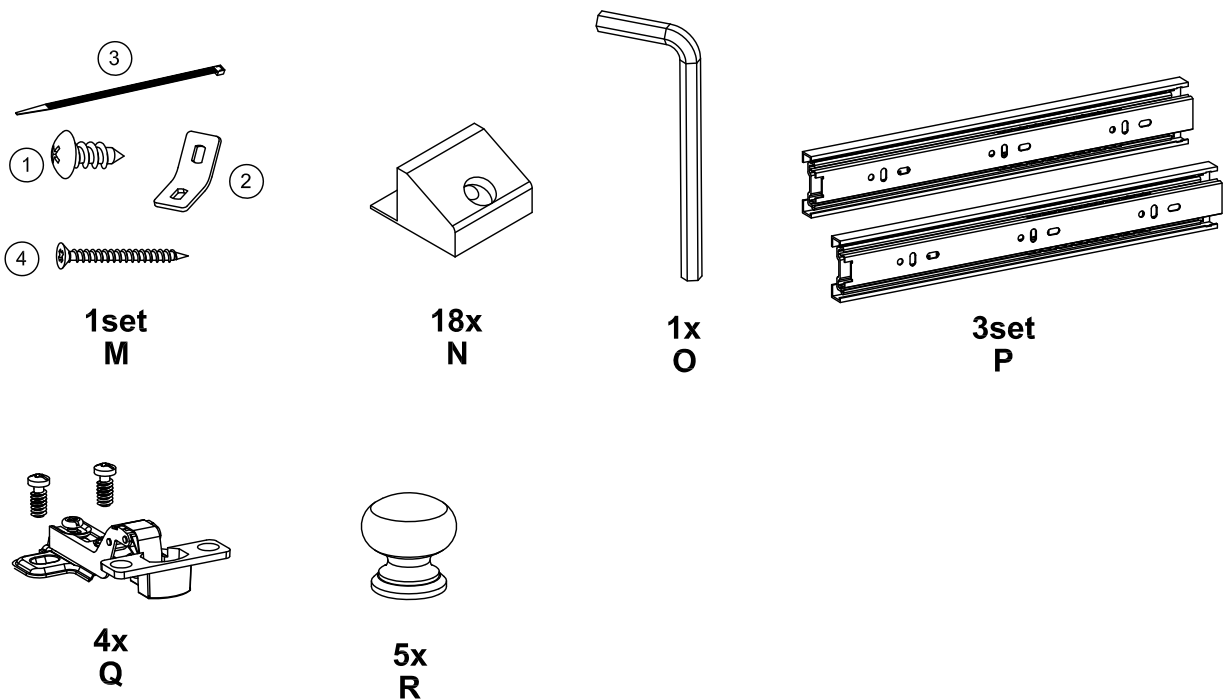

HARDWARE LIST