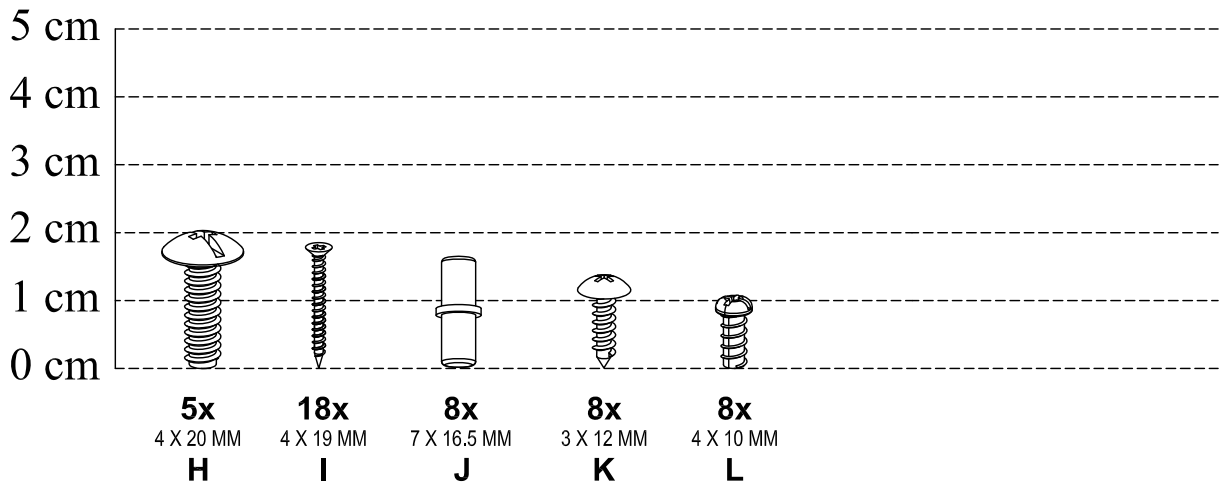

HARDWARE LIST