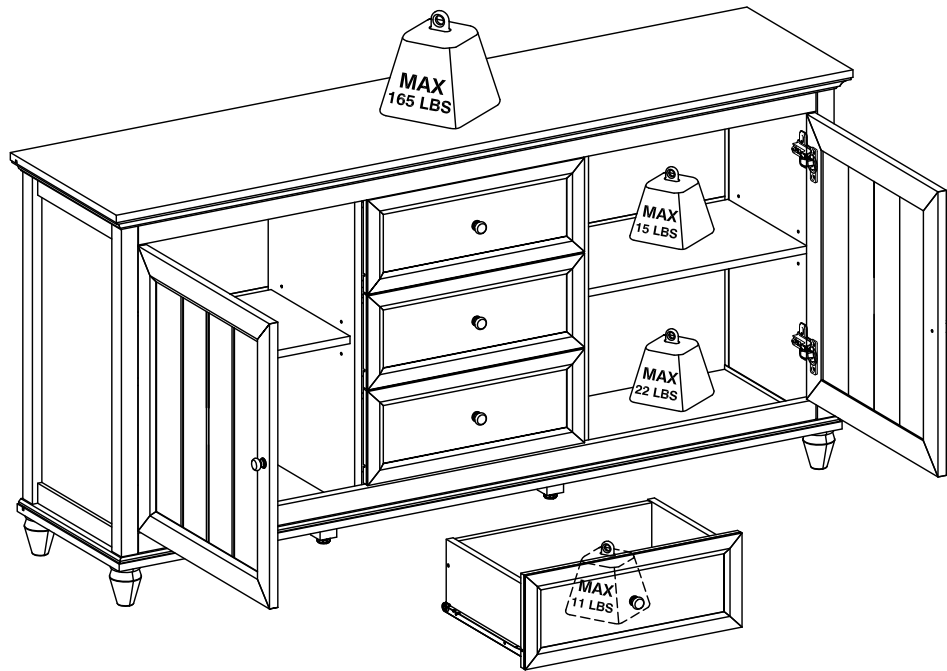

CHENON SIDEBOARD WHITE - LIGHT BROWN

60 Minutes

2 People

1. The load in the illustration in the **PRODUCT INFORMATION** section is a load at rest with an even distribution on all surfaces.
2. Move this product by lifting, do not push because it can damage the legs.
3. When exposed to liquid, immediately clean using a soft cloth.
4. Do not put high temperature objects without using a base.
5. The surface of the product should not be exposed to chemical liquids. Example: thinner, nail polish.
6. Cleaning the product is enough with a dry cloth, but if necessary, you can use a damp cloth instead of a wet one.
7. Safety fittings must be used to prevent furniture from falling. Safety fittings are included in this furniture package and installation instructions are listed.
8. Do not climb or hang on drawers, doors or shelves.
9. Place heavy objects in the bottom drawer.
10. The hinge can be adjusted so that the door is aligned and easy to open and close, setting the hinge slowly and not forced.
11. Surface finishing using paint.
12. Do not place hot objects directly on the surface. Always use a heat sink. There is a risk of surface bubbles due to physical contact with hot objects due to evaporation of the adhesive layer between the wooden planks and the laminate layer.
13. Do not place wet objects directly on the surface. Always use a mat so that the surface does not come into contact with liquid. There is a risk of surface discoloration and coating becoming weathered due to physical contact with wet objects.

PARTS LIST

No.	Size	Qty
1	1598 x 398 x 40 mm	1
2	1568 x 383 x 24 mm	1
3	656 x 370 x 36 mm	1
4	656 x 370 x 36 mm	1
5	690 x 323 x 15 mm	1
6	690 x 323 x 15 mm	1
7	462 x 60 x 15 mm	1
8	1474 x 40 x 21 mm	2
9	488 x 296 x 15 mm	2